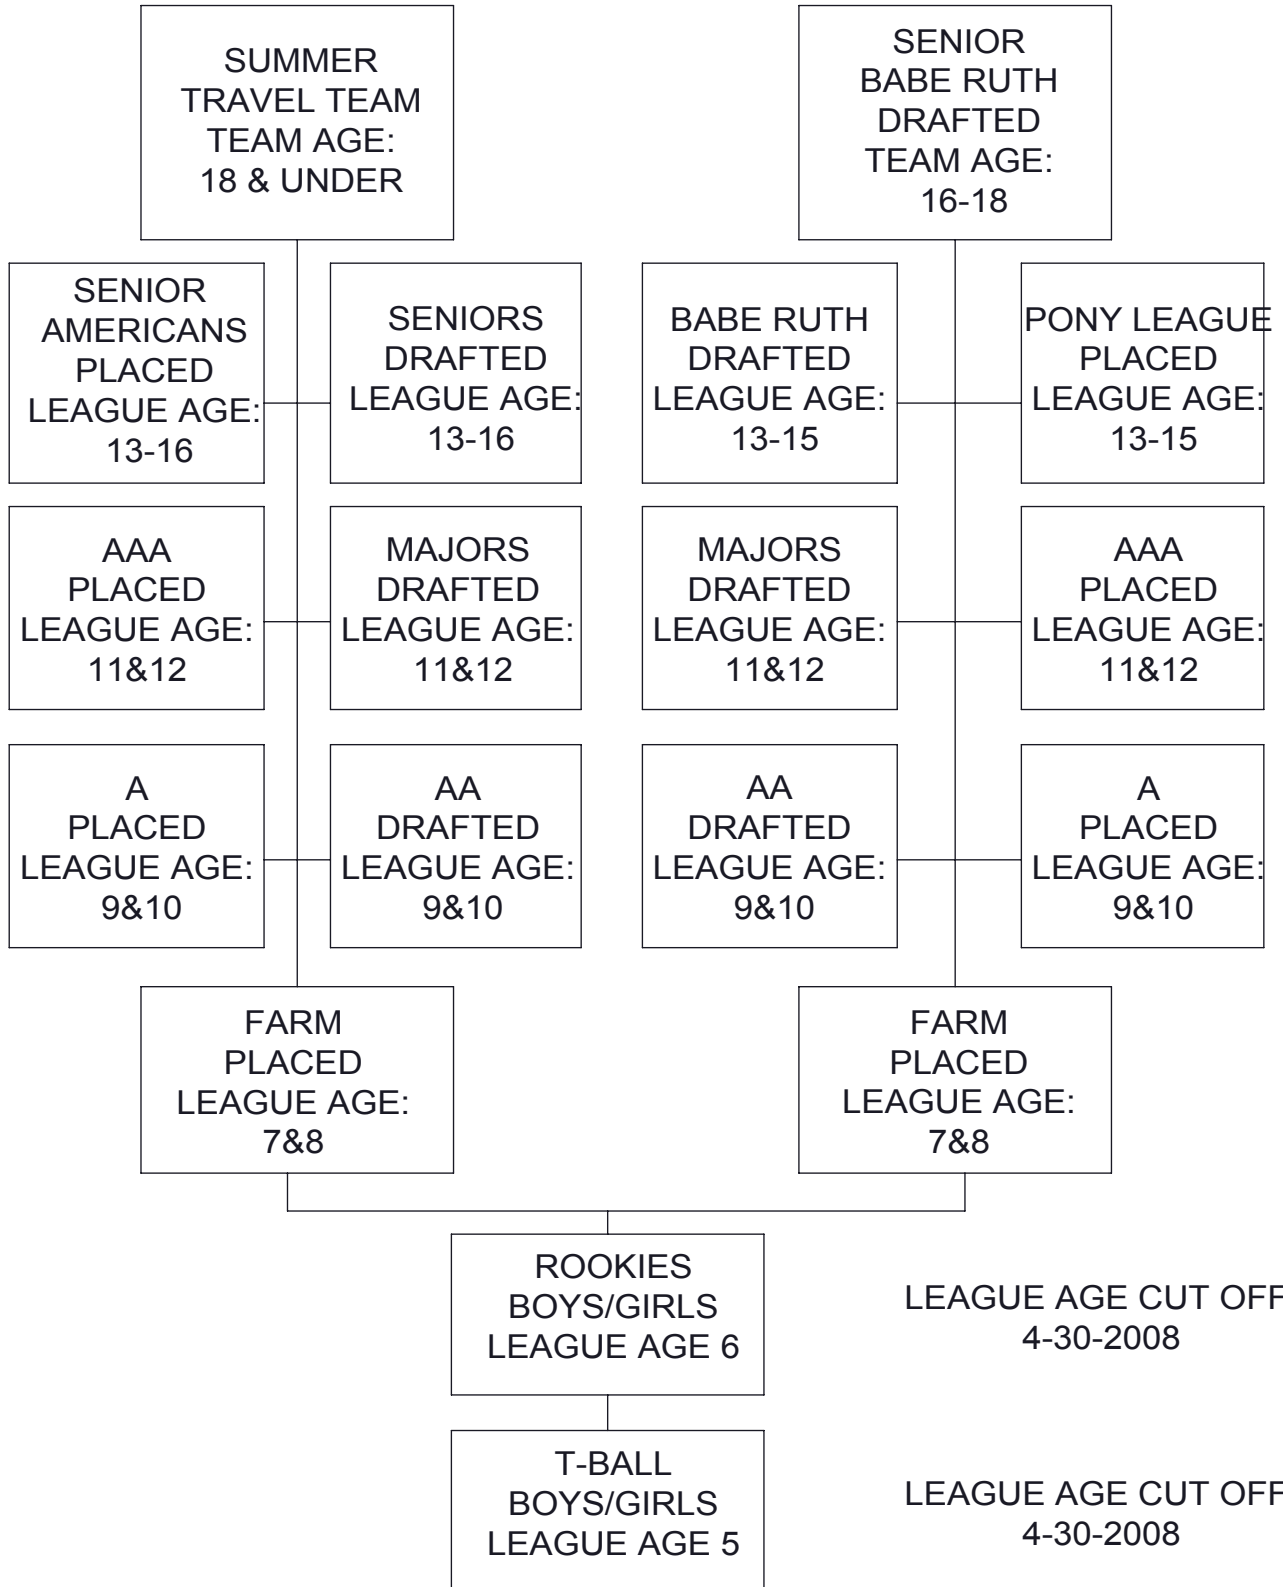

SOFTBALL

LEAGUE AGE CUT OFF:

12-31-2007

BASEBALL

LEAGUE AGE CUT OFF:

4-30-2008

LONDONDERRY ATHLETIC AND FIELD ASSOCIATION LEAGUE STRUCTURE BABE RUTH AND CAL RIPKEN LEAGUE AFFILIATED

LEAGUE AGE IS THE AGE THE PLAYER IS AS OF THE CUTOFF DATE
FOR THE RESPECTIVE LEAGUE THEY PLAY IN